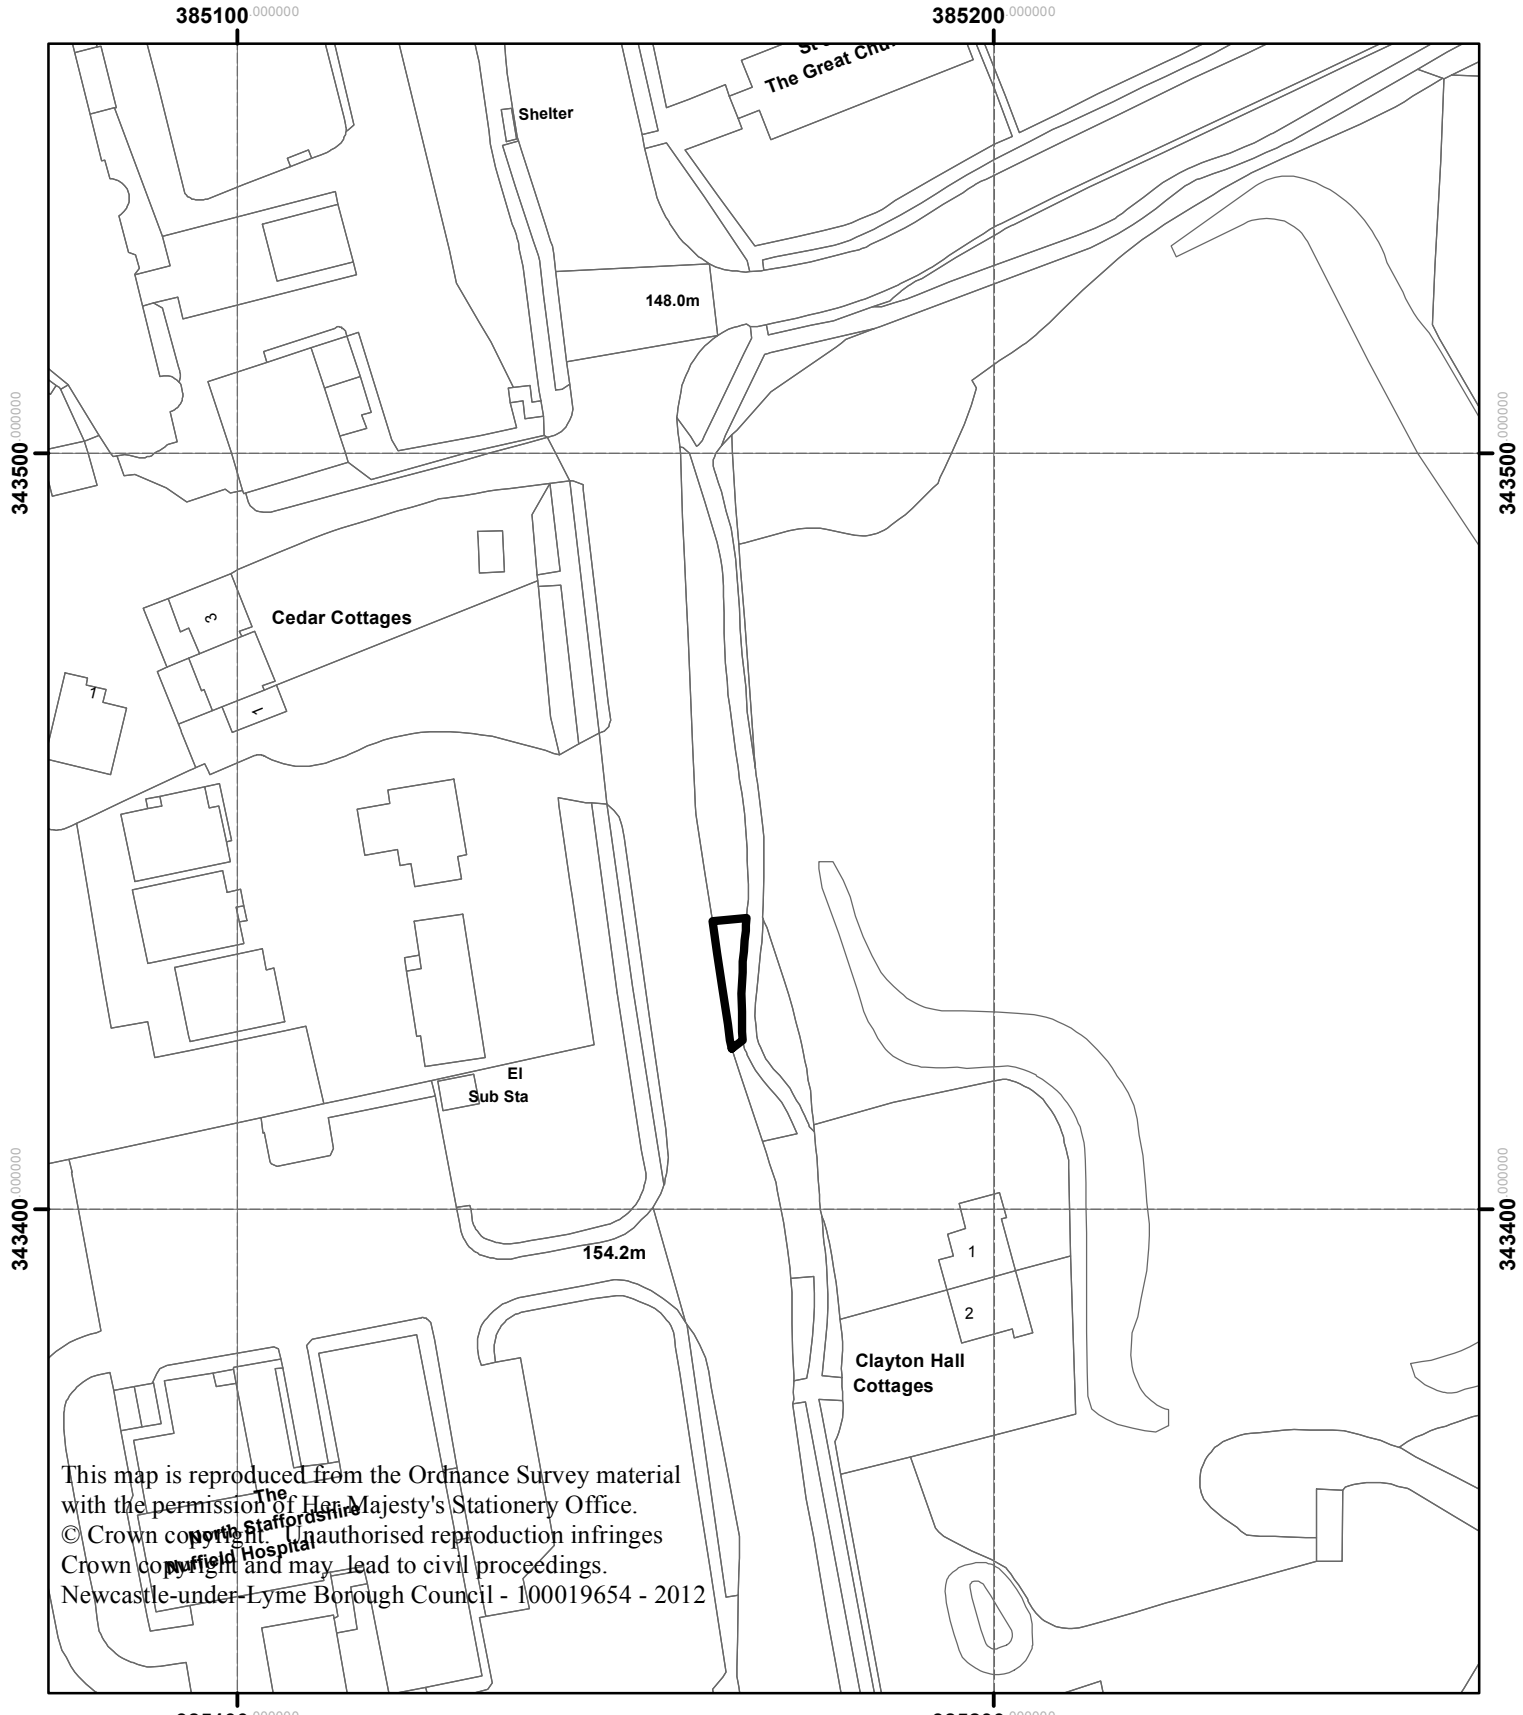

12/142/FUL Grass Verge , Clayton Road , Newcastle

This map is reproduced from the Ordnance Survey material with the permission of Her Majesty's Stationery Office. © Crown copyright. Unauthorised reproduction infringes Crown copyright and may lead to civil proceedings. Newcastle-under-Lyme Borough Council - 100019654 - 2012